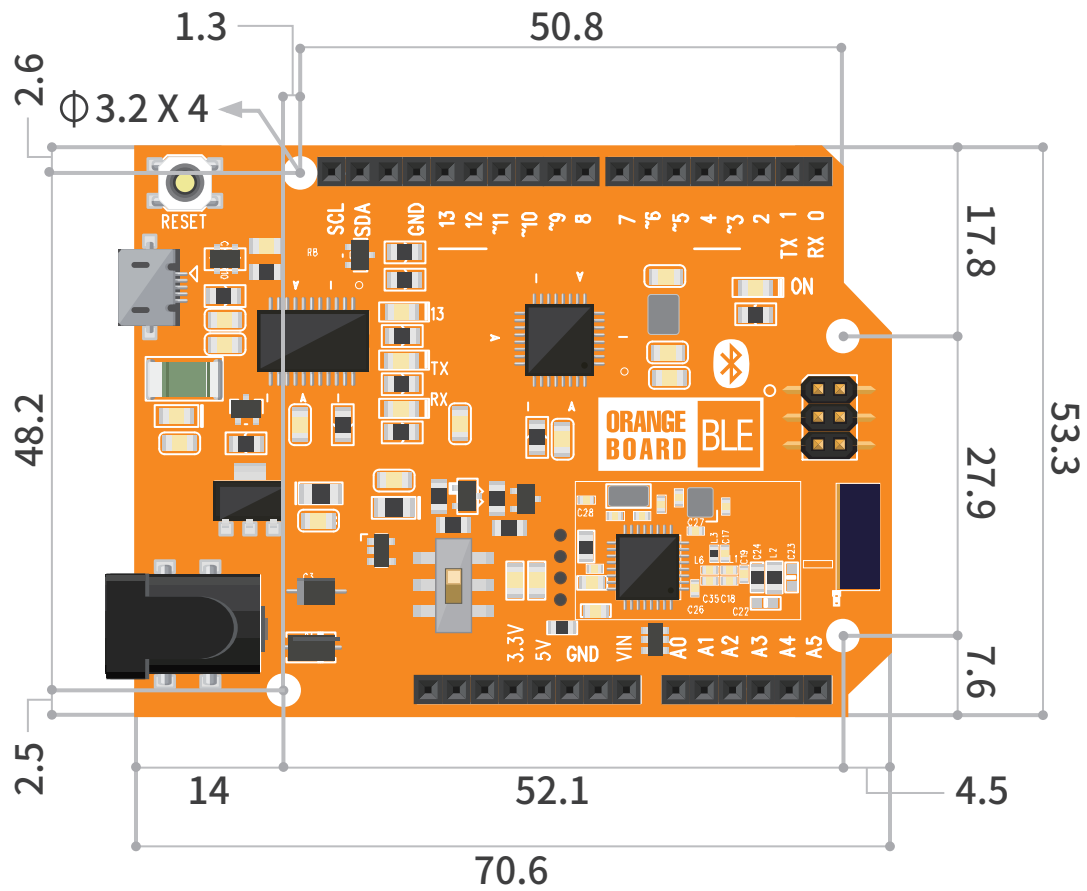

ORANGE BOARD BLE

DIMENSION DIAGRAM

Arduino UNO Compatible

A Type

B Type