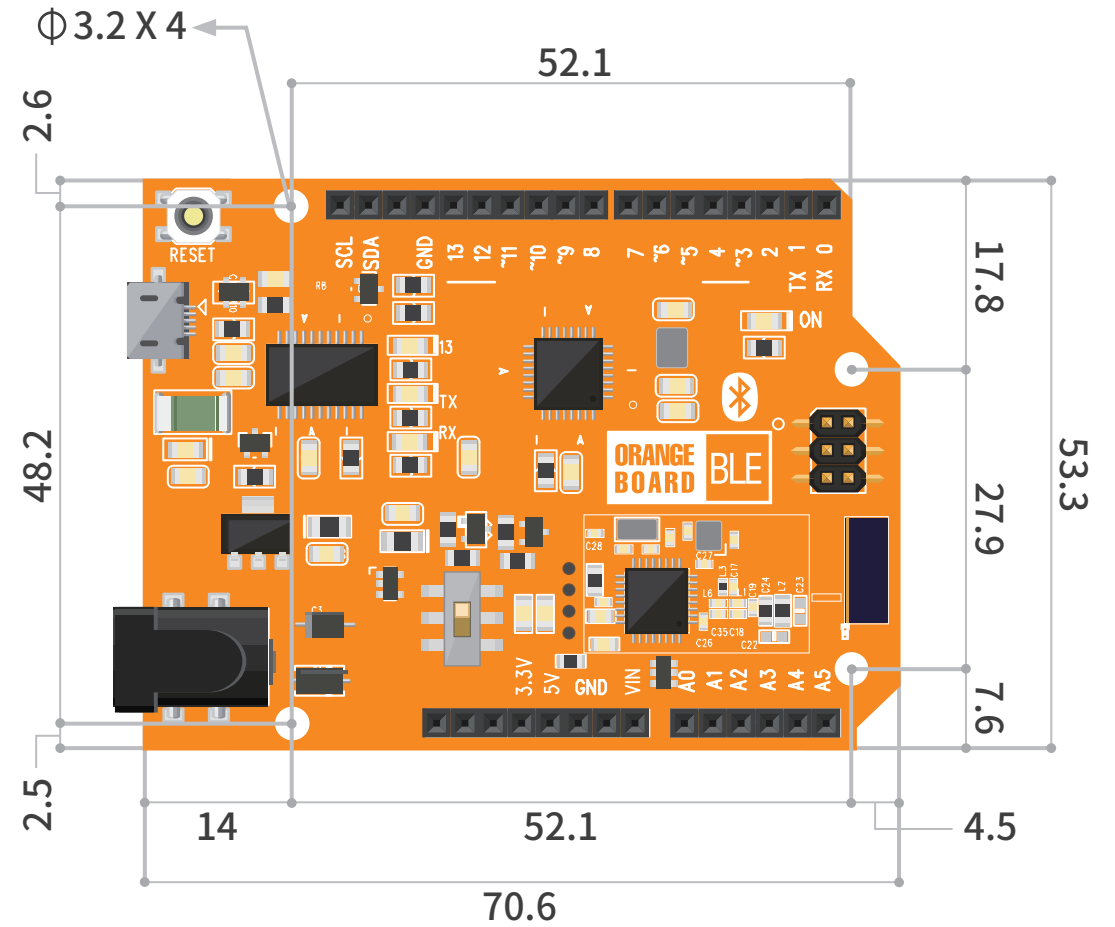

ORANGE BOARD BLE

DIMENSION DIAGRAM

Arduino UNO Compatible

A Type

B Type